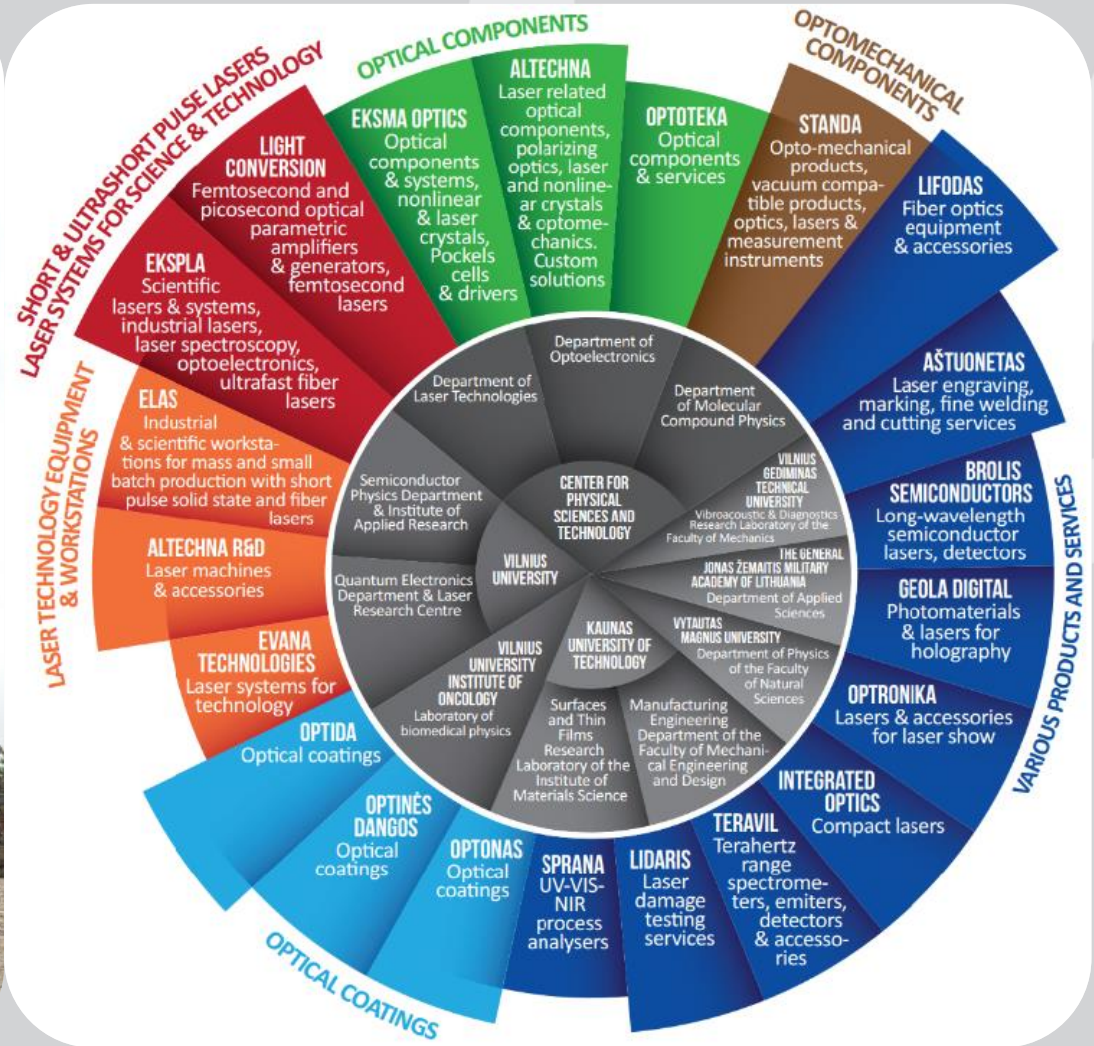

VILNIUS, LITHUANIA

EPS YM Vilnius Section

EPS YM Vilnius Section

EPS YM Vilnius Section

is a huge part of Student Scientific Association:

- Outreach activities
- Science fairs and Day of Physics
- **International conference**
- Documentary evenings, π -day and more
- Tutorials and books on subjects
- International Year of Light
- Development of our own headquarters 😊

OUTREACH

More than **10** in local schools, science fairs and other events!

DAY OF PHYSICS

EPS YM Leadership Meeting, 2015

OPEN READINGS

International conference for students of physics and natural sciences

EPS YM Leadership Meeting, 2015

OPEN READINGS

International conference for students of physics and natural sciences

More than **280** participants, oral and poster presentations!

OPEN READINGS

Become a part of us next year!