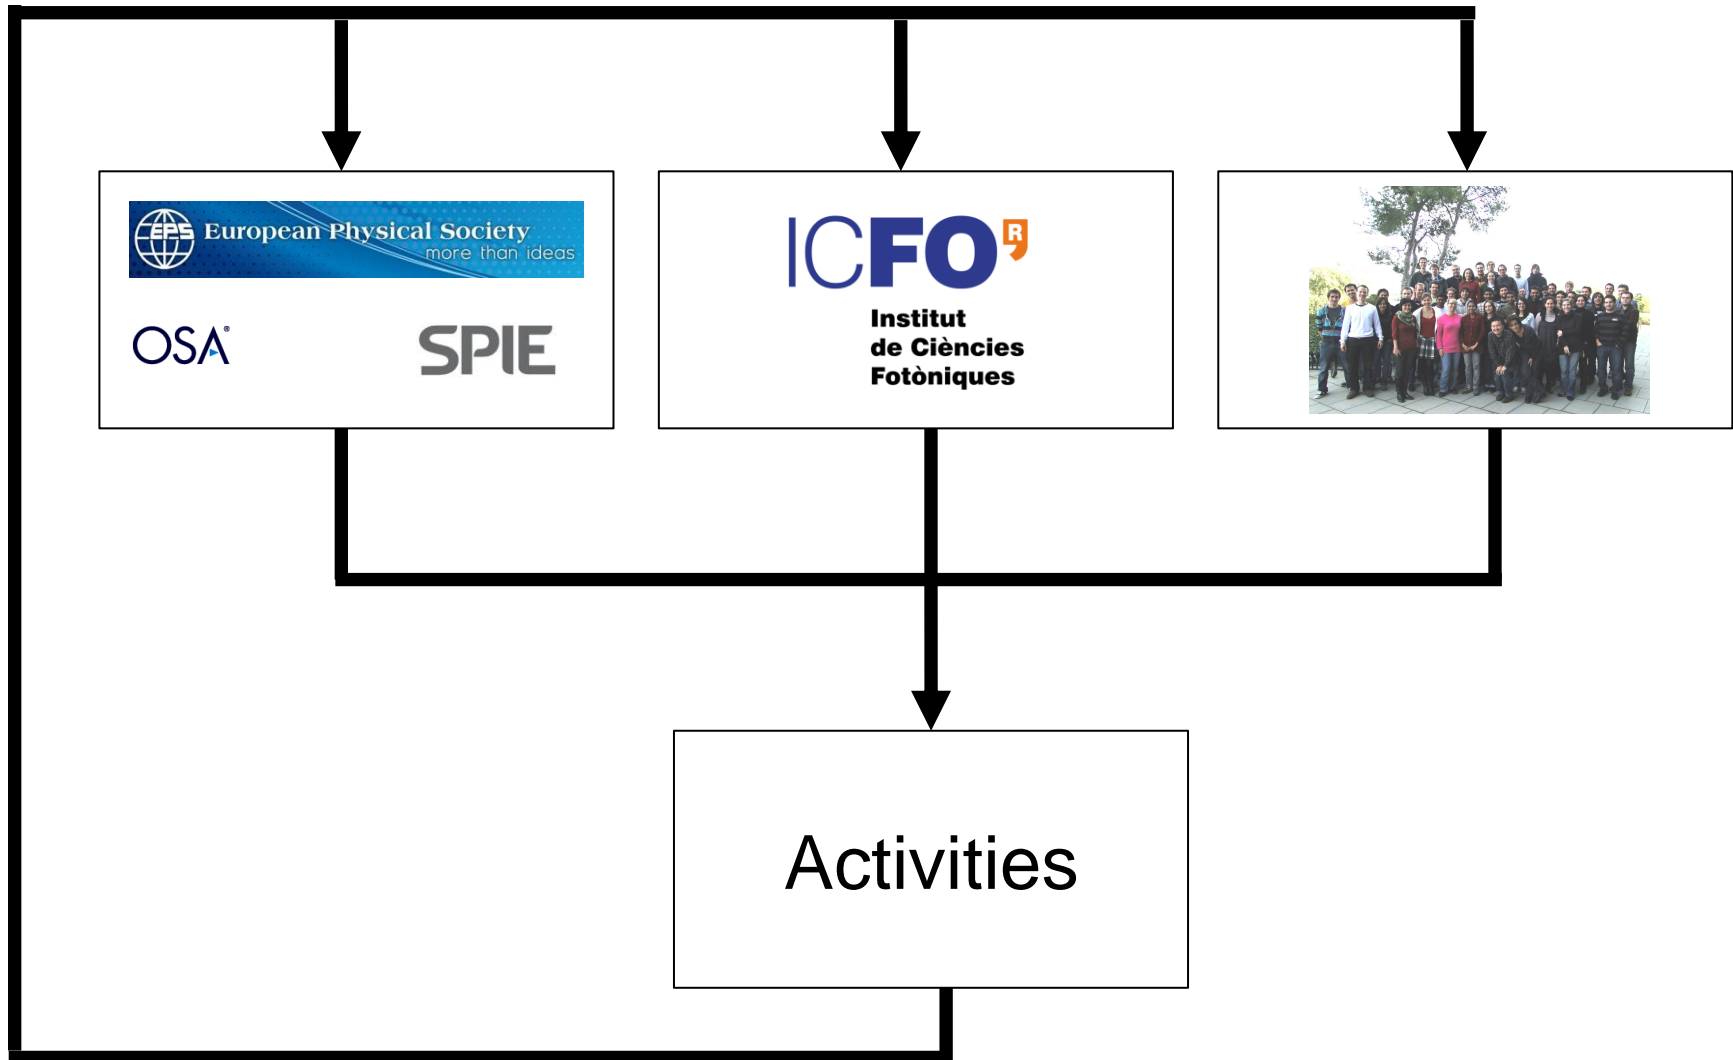

# ICONS

Science  
in a  
social context

EPS Leadership Meeting, CERN, April 29th

# Establishing personal links helps to bring together the institute, the societies and the students

EPS (2010) Romain Quidant  
SPIE (2008) Valerio Pruneri  
OSA (2005) Jens Biegert

ICONS Lluís Torner  
Outreach Alejandra Valencia

President Jan Gieseler  
Vice-President Michael Geiselmann  
Secretary Marina Mariano  
Treasurer Rafael Betancur

Webmaster  
Outreach-Coordinator  
Seminar-Coordinator  
Social Event-Coordinator

...

# ICONS aims at science within a social context