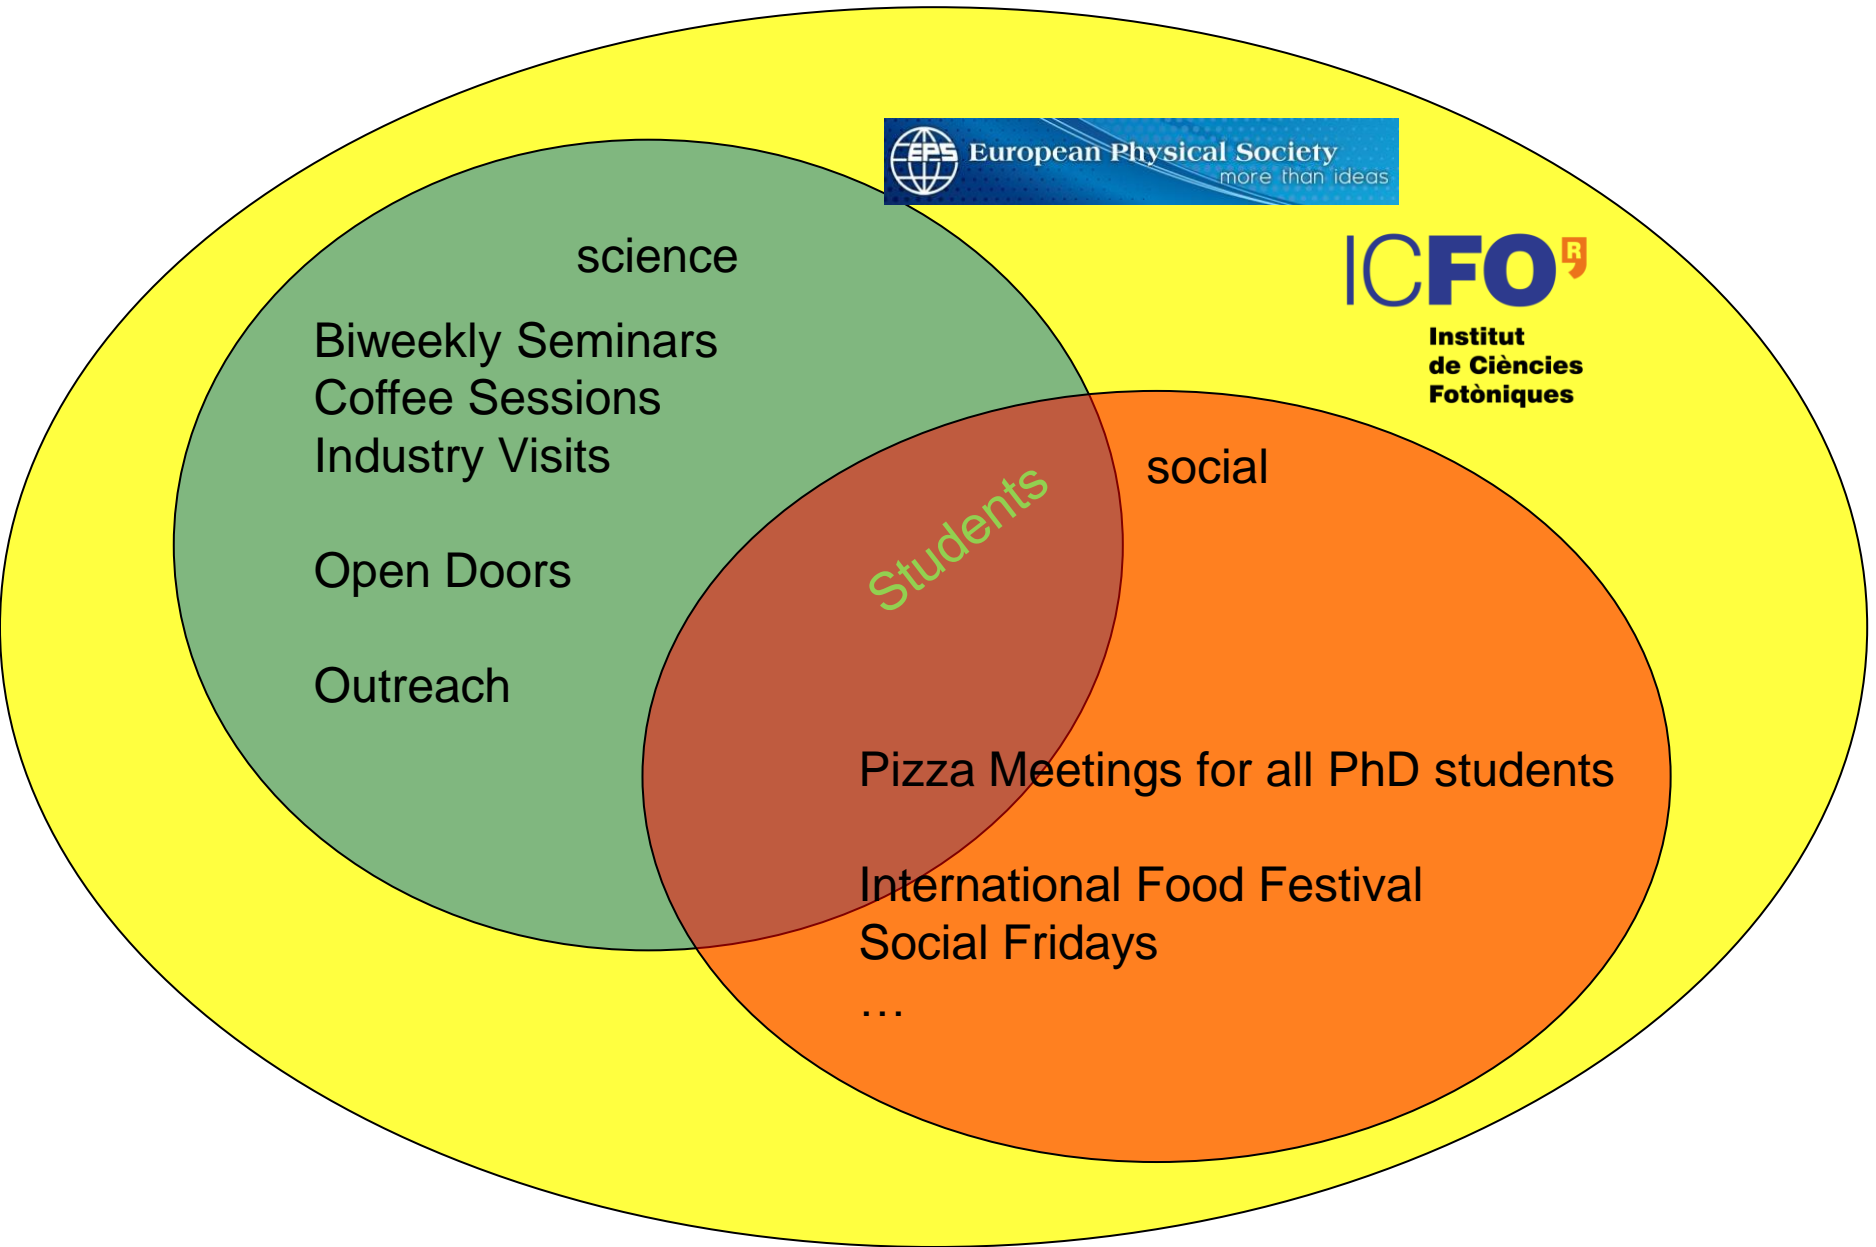

# Establishing personal links helps to bring together the institute, the societies and the students

EPS (2010) Romain Quidant  
SPIE (2008) Valerio Pruneri  
OSA (2005) Jens Biegert

ICONS Lluís Torner  
Outreach Alejandra Valencia

President Jan Gieseler  
Vice-President Michael Geiselmann  
Secretary Marina Mariano  
Treasurer Rafael Betancur

Webmaster  
Outreach-Coordinator  
Seminar-Coordinator  
Social Event-Coordinator

...

# ICONS aims at science within a social context